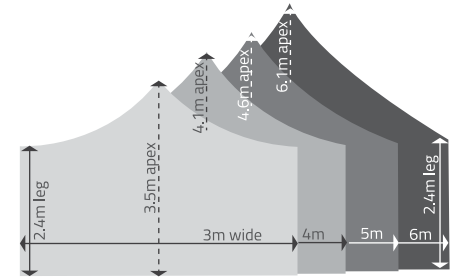

3m Series

3mx3m (one peak): 9 sqm - capacity 14 people | 90kgs | 0.9m³ | longest length 3m
3mx6m (two peaks): 18 sqm - capacity 27 people | 200kgs | 1.5m³ | longest length 3m

4m Series

4mx4m (one peak): 16 sqm - capacity 24 people | 160kgs | 1.6m³ | longest length 4m
4mx8m (two peaks): 32 sqm - capacity 48 people | 250kgs | 1.7m³ | longest length 4m

5m Series

5mx5m (one peak): 25 sqm - capacity 37 people | 280kgs | 1.65m³ | longest length 2.7m
5mx10m (two peaks): 50 sqm - capacity 75 people | 375kgs | 1.85m³ | longest length 2.7m

6m Series

6mx6m (one peak): 36 sqm - capacity 54 people | 300kgs | 2.6m³ | longest length 3.2m
6mx12m (two peaks): 72 sqm - capacity 108 people | 450kgs | 2.85m³ | longest length 3.2m